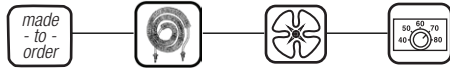

# architectural heater

**KAWH**  
SERIES

**ALUMINUM / CORROSION RESISTANT**

*New Product!*

**FEATURES:**

- Standard color: white (-BW)
- Standard finish: epoxy/polyester powder paint
- 208V, 240V/208V, 277V, 347V, 480V, 600V, 1-phase
- Extruded aluminum front grille, 1/8" (3.2 mm) thick
- Bottom air outlet
- High-limit temperature control with automatic reset
- Closed, factory-lubricated motor
- 160 cfm fan (1.5 to 4.8 kW); 2 160 cfm fan (6 to 8 kW);
- Fan delay purges heater of residual heat (Any remote thermostat or relay must be connected to the heater control terminal block.)
- Durable tubular heating element with fins
- Built-in tamperproof thermostat included (32°F - 120°F)