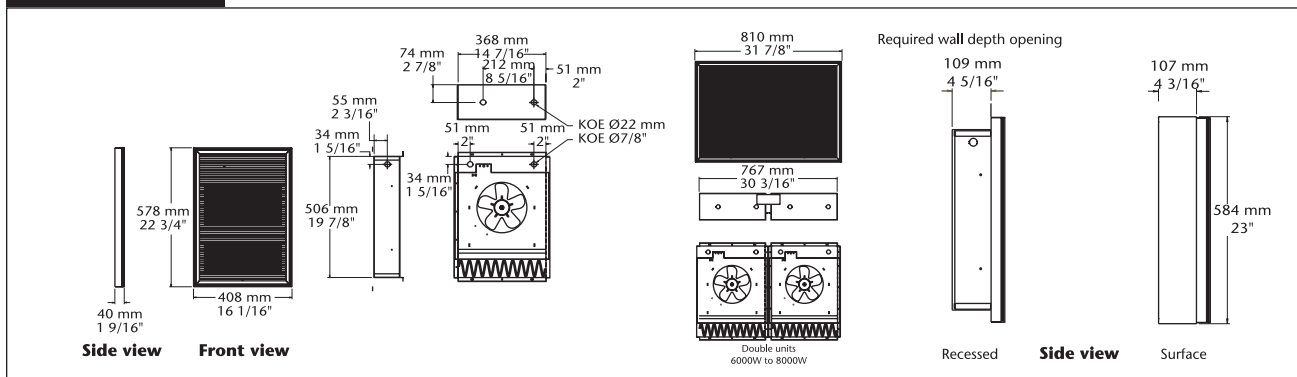

**NOTE: Thermostat is not installed in heater with factory installed relay.**

- Standard 140°F wiring is sufficient
- Minimum clearance from the floor and adjacent walls: 10" (25.4 cm)
- 1-year warranty against defects

**DIMENSIONS:**

**SELECTION:**

UPC #093319 PART #	MODEL	VOLTS (1 ph)	WATTS	WT. (lbs.)
30800	KAWH2020	208	2000	24
30802	KAWH2040	208	4000	24
30804	KAWH2048	208	4800	24
30806	KAWH2080*	208	8000	50
30808	KAWH2415	240 / 208	1500 / 1125	24
30810	KAWH2420	240 / 208	2000 / 1500	24
30812	KAWH2430	240 / 208	3000 / 2250	24
30814	KAWH2440	240 / 208	4000 / 3000	24
30816	KAWH2448	240 / 208	4800 / 3600	24
30818	KAWH2460*	240 / 208	6000 / 4500	50
30820	KAWH2480*	240 / 208	8000 / 6000	50
30822	KAWH2715	277	1500	24
30824	KAWH2720	277	2000	24
30826	KAWH2730	277	3000	24
30828	KAWH2740	277	4000	24
30830	KAWH2748	277	4800	24
30832	KAWH2760*	277	6000	50
30834	KAWH2780*	277	8000	50
30836	KAWH4815	480	1500	28
30838	KAWH4820	480	2000	28
30840	KAWH4830	480	3000	28
30842	KAWH4840	480	4000	28
30844	KAWH4848	480	4800	28
30846	KAWH4860*	480	6000	50
30848	KAWH4880*	480	8000	50