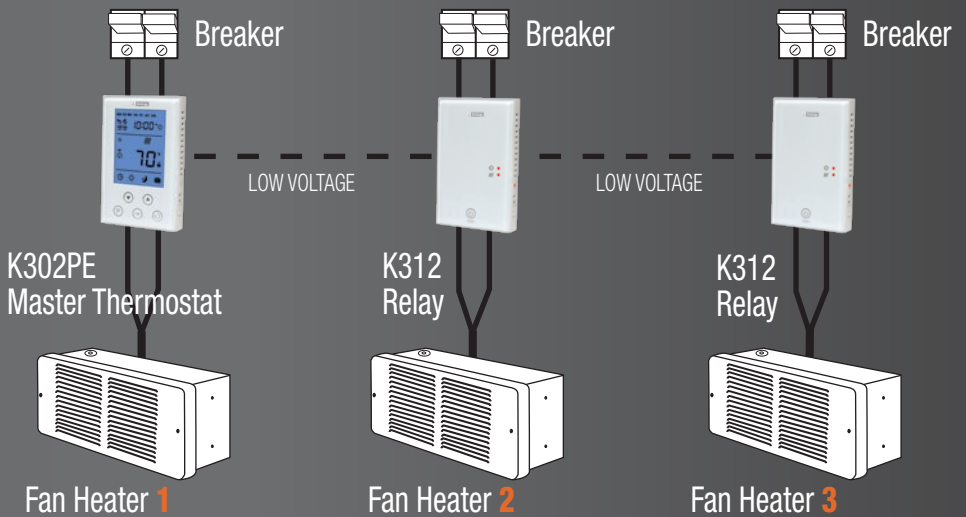

K302PE

Energy-Saving
7-Day
Programmable
Solution

7 Day Programmable

Modern Design with Clear Acrylic Panel

Touch Sensitive Buttons

Large LCD Display with Blue Backlight

Temperature Lock Feature:
Set a Min & Max Temp Limit

Save Up to 28% On Your Heating Costs

3 Minute Cycle Rate Reduces
Temperature Swings

Complies with All Codes Requiring
Anticipated/Electronic Thermostats

System On/Standby Switch

Dual Voltage – 120V or 208/240V

Double Pole: Max 15 Amps
1800W @120V
3120W @208V
3600W @240V

WARRANTY

1-Year Limited Warranty

NPR

New Product Release

**Can be used with K312RELAY
to extend the heating zone &
control from one master location.**

Ideal for heating applications exceeding 15A.
The master thermostat controls an extended
heating zone driven by relay units (Purchased Separately).

Optional: Up to 10 Relays

Advanced Features for Ease of Use & Energy Savings