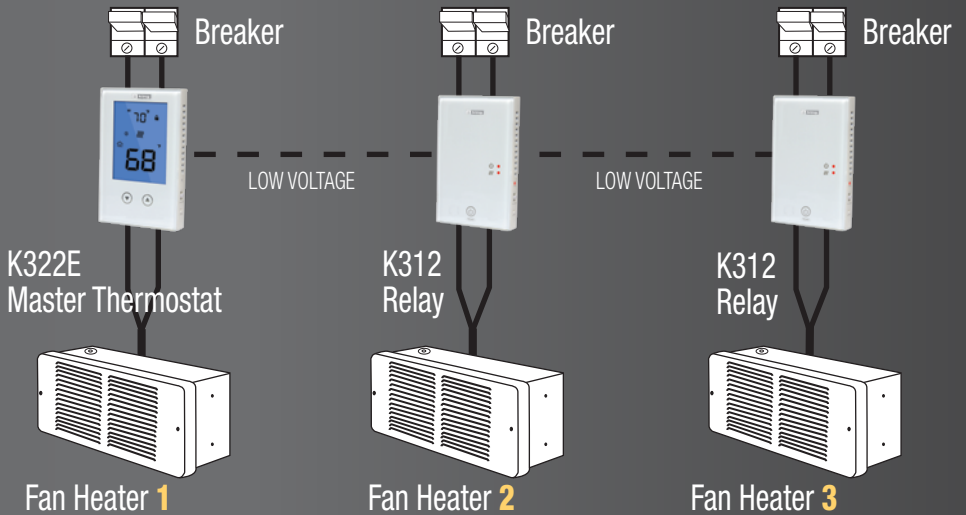

Optional: Up to 10 Relays

Advanced Features for Ease of Use