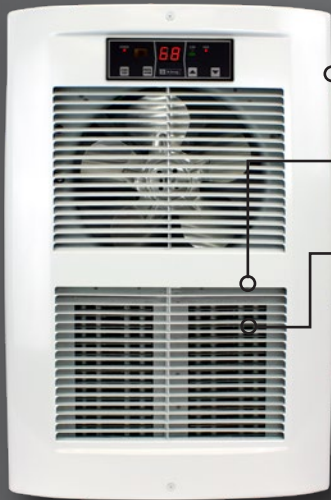

Infrared Remote Control Included

Dual Pic-A-Watt® Elements: Multiple Wattage Options, Tailors Heater To Specific Heating Requirements

Patented Smart Limit Protection® 

Built-In Fan Delay To Dissipate Heat

Almondine

Satin Nickel

Oiled Bronze

(Shown in White Dove)

Modern Curved Grill – Simultaneously makes a bold statement and blends in with any décor

Built-In Fan Delay – Dissipates heat from the high-mass steel fin elements increasing energy efficiency