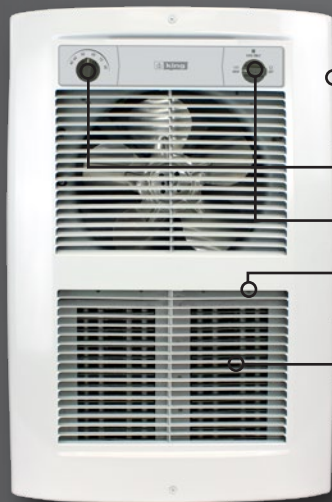

LPW Series 2

Large Pic-A-Watt Wall Heater

Modern Design That Redefines Comfort

Dual Pic-A-Watt® Elements:
Multiple Wattage Options, Tailors Heater
To Specific Heating Requirements

Patented Smart Limit Protection®

Built-In Thermostat for Accurate
Temperature Control

Built-In Fan Delay To Dissipate Heat

Long Life Unit Bearing Motor

5-Blade Aluminum Fan

Selector Switch: Fan/Heat/Off

Summer Fan Only Mode

Available in New Designer Finishes
White Dove, Almondine, Satin Nickel
or Oiled Bronze

WARRANTY

5-Year Limited Warranty

(Shown in White Dove)

Modern Curved Grill – Simultaneously makes a bold statement and blends in with any décor

Built-In Thermostat – for Accurate Temperature Control

Standard with a 3-position – Heat/Fan/Off selector switch

Built-In Fan Delay – Dissipates heat from the high-mass steel fin elements increasing energy efficiency

Selectable Wattage – Tailor the heater to an area's specific heating requirements

NPR

Smart Heating Solutions