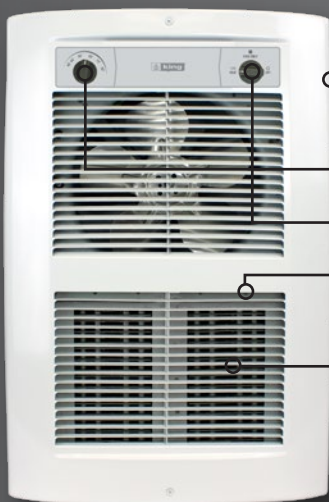

LPW Series 2

Large Pic-A-Watt Wall Heater

Modern Design That Redefines Comfort

Dual Pic-A-Watt® Elements:
Multiple Wattage Options, Tailors Heater
To Specific Heating Requirements

Patented Smart Limit Protection®

Built-In Thermostat for Accurate
Temperature Control

Built-In Fan Delay To Dissipate Heat

Long Life Unit Bearing Motor

5-Blade Aluminum Fan

Selector Switch: Fan/Heat/Off

Summer Fan Only Mode

Available in New Designer Finishes
White Dove, Almondine, Satin Nickel
or Oiled Bronze

WARRANTY

5-Year Limited Warranty

(Shown in White Dove)

Modern Curved Grill – Simultaneously makes a bold statement and blends in with any décor

Built-In Thermostat – for Accurate Temperature Control

Standard with a 3-position – Heat/Fan/Off selector switch

Built-In Fan Delay – Dissipates heat from the high-mass steel fin elements increasing energy efficiency

Selectable Wattage – Tailor the heater to an area's specific heating requirements

NPR

Smart Heating Solutions