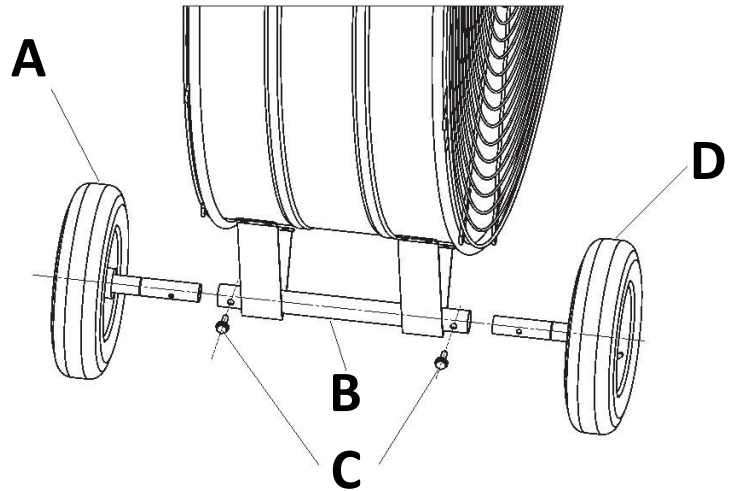

ASSEMBLY INSTRUCTIONS

1. Attach the wheels (A) to wheel shaft (B) on the fan body and secure with screws (C).

OPERATION INSTRUCTIONS

1. Place the fan on a safe, flat surface where it can't fall or be pulled on by the cord.
2. Adjust to the desired fan speed by adjusting the selector switch on the barrel.