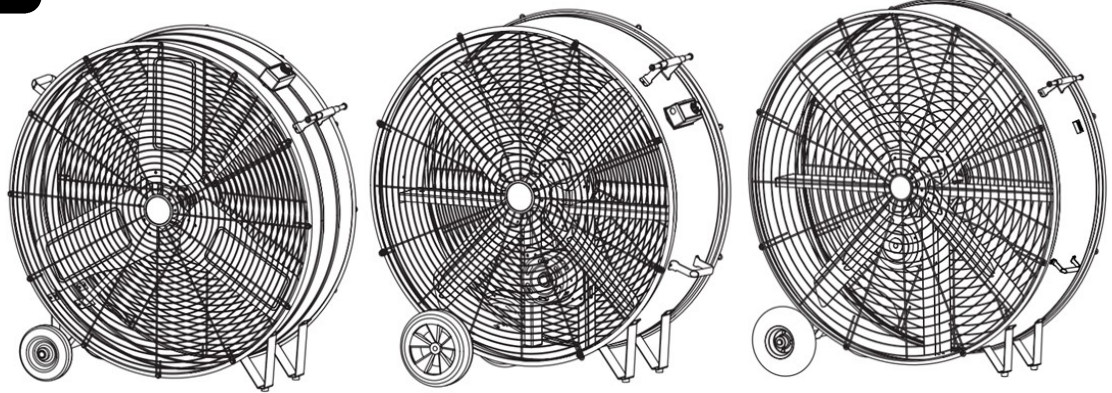

# INSTRUCTION MANUAL AND OWNERS GUIDE

SPECIFICATIONS	
Volts	120V
Frequency	60Hz
Fan Speeds	2
Cord Length	9 ft.

**DFC-36D**

**DFC-36B / DFC-42B**

**DFC-48B**

# ASSEMBLY INSTRUCTIONS

1. Attach the wheels (A) to wheel shaft (B) on the fan body and secure with screws (C).