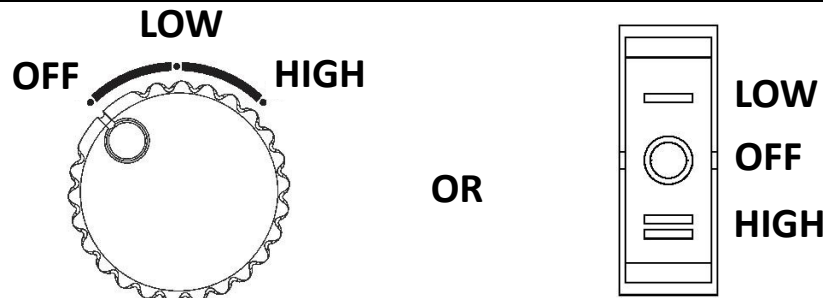

CARE AND MAINTENANCE

Unplug the appliance before cleaning. Don't use any water for cleaning metal surfaces. Slightly moisten a cloth and then wipe off the surfaces of the fan. In order to remove dust from the grill, use a vacuum cleaner or remove the front grill by removing the securing screws on the edge of the grill. After cleaning, remount the grill. After doing this, fasten the screws on the edge of the grill.

1-YEAR LIMITED WARRANTY

The manufacturer warrants this product to be free from manufacturing defects in the material and workmanship under normal use for a period of one year after the date of purchase by the original purchaser. This warranty does not cover transit damages. This warranty does not apply to damages from accident, misuse, alteration of any kind to the fan or where the connected voltage is more than above the nameplate voltage. This warranty does not apply to the finish on any portion of the product. Servicing performed by unauthorized persons shall render the warranty invalid. The warranty is not responsible for damages of any kind, including accident and consequential damages. Some states do not allow the exclusion or limitation of the incidental or consequential damages, so the above exclusion or limitation may not apply to you. This warranty gives you specific legal rights, and you may also have other rights which vary from state to state.