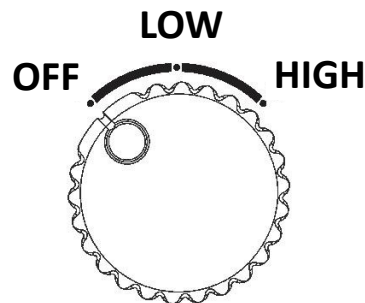

SAVE THESE INSTRUCTIONS

ASSEMBLY INSTRUCTIONS

No Assembly Required. This fan is completely assembled upon delivery.

OPERATION INSTRUCTIONS

1. Place the fan on a safe, flat surface where it can not fall or be pulled on by the cord.
2. Adjust to the desired fan speed by rotating the selector switch on the barrel to

3. For models DFC-24D-S / DFC-30D-S only: Tilt the fan head up or down for the desired direction of air flow.

CARE AND MAINTENANCE

Unplug the appliance before cleaning. Don't use any water for cleaning metal surfaces. Slightly moisten a cloth and then wipe off the surfaces of the fan. In order to remove dust from the grill, use a vacuum cleaner or remove the front grill by removing the securing screws on the edge of the grill. After cleaning, remount the grill. After doing this, fasten the screws on the edge of the grill.

1-YEAR LIMITED WARRANTY

The manufacturer warrants this product to be free from manufacturing defects in the material and workmanship under normal use for a period of one year after the date of purchase by the original purchaser. This warranty does not cover transit damages. This warranty does not apply to damages from accident, misuse, alteration of any kind to the fan or where the connected voltage is more than above the nameplate voltage. This warranty does not apply to the finish on any portion of the product. Servicing performed by unauthorized persons shall render the warranty invalid. The warranty is not responsible for damages of any kind, including accident and consequential damages. Some states do not allow the exclusion or limitation of the incidental or consequential damages, so the above exclusion or limitation may not apply to you. This warranty gives you specific legal rights, and you may also have other rights which vary from state to state.