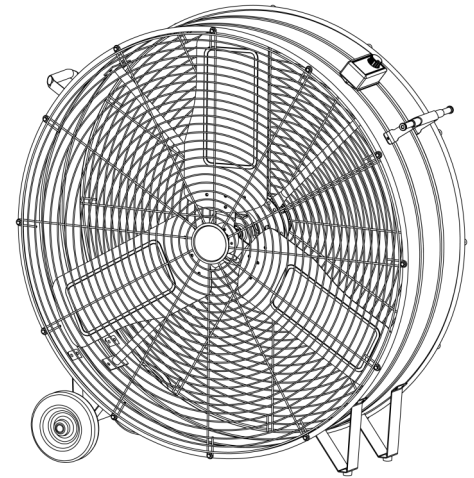

INSTRUCTION MANUAL AND OWNERS GUIDE

SPECIFICATIONS	
Volts	120V
Frequency	60Hz
Fan Speeds	2
Cord Length	9 ft.

DFC-24D-S / DFC-30D-S

DFC-24D / DFC-30D

DO NOT RETURN TO STORE

If you experience any difficulties installing or operating this product.
 Call us Toll Free at: 1-800-603-5464 (Select Option 2 from the Menu) / 7:00am to 3:30pm PST Mon-Fri
 Support at king-electric.com or email us at info@king-electric.com