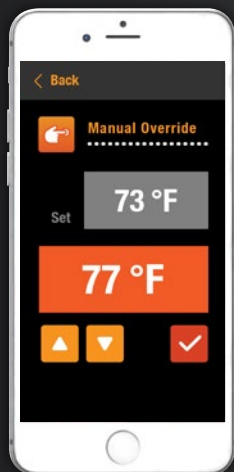

Changes Made Easy

Manually override your programmed settings at any time with the app or directly through the thermostat. Your presets will still retain the same settings, and the override temperature will only remain until the end of the current period. However, by activating Hold Mode, you can lock the current temperature for any duration until manually changed. **Hoot** gives your home the comfort that you deserve.

Wifi