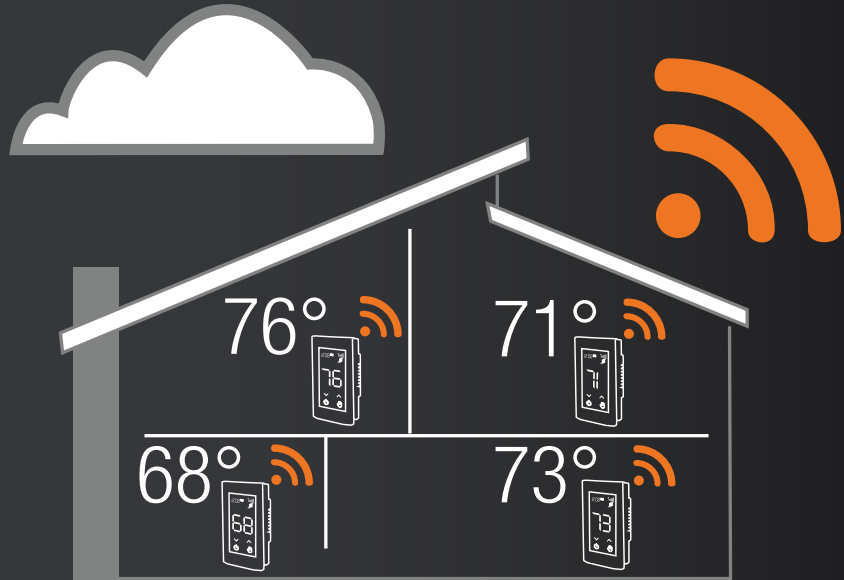

WIFI Electronic Prog. Thermostat Hoot WiFi Series

Simple Individual Comfort Control

With Hoot **Wifi** installed in Each Room of Your Home, Every Family Member Can Have Individualized Temperature Control. Each Thermostat in the Hoot Zoning System Has Its Own Individual Schedule, So Your Home's Comfort Will Closely Match Your Family's Routine & Lifestyle

For Every Room of Your Home, with a Tap of your Phone or Thermostat

Easily Create A Multi-Zone Whole House System*