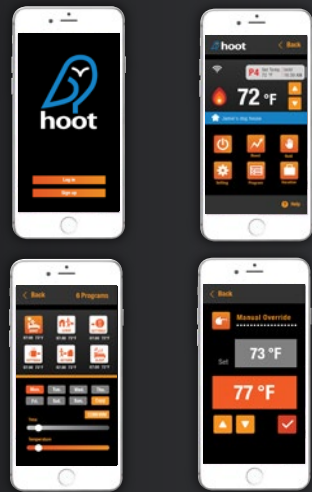

## hoot WiFi Enabled Touchscreen Thermostat & Smart Phone App

**WiFi Enabled:** King's Hoot WiFi enabled thermostat combines the latest technology with a sleek modern design, offering unparalleled user control. It's highly accurate sensing technology saves up to 28% on heating costs. This feature achieves higher comfort levels with reduced temperature swings as compared to economy models. With its simple, intuitive smart phone app interface you can control all thermostats in your home with ease. Control is always in the palm of your hands. Now with Over-the-Air (OTA) firmware upgrades. Get automatic real-time updates to the system software

**Sensing Element:** Electronic

### Smart Phone iPhone or Android App

- ✓ Connect Via WIFI For Convenient Programming & Use
- ✓ Easy To Navigate Menus For Quick Programming
- ✓ Control Multiple Thermostats For Total Home Control
- ✓ Available for Android and iOS.