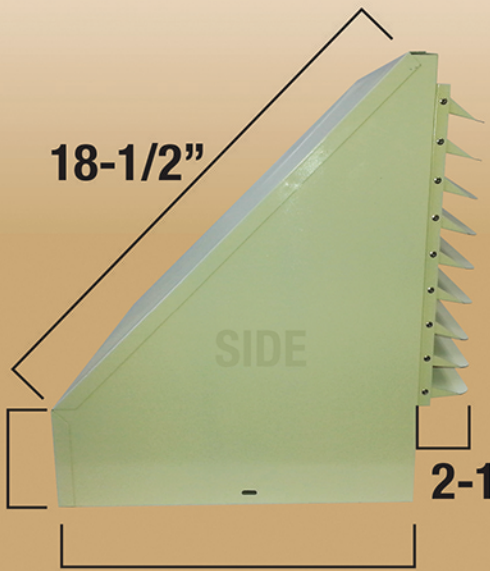

KFUH 90D

90 Degree Elbow Diffuser With Adjustable Louvers

MEASUREMENTS

14-1/2"

17-1/4"

18-1/2"

4-1/8"

2-1/8"

14"

NOTE Louvers extend 2-1/8"