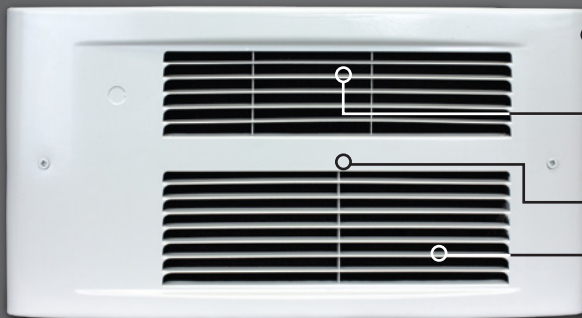

(Shown in White Dove)

Modern Curved Grill – Simultaneously makes a bold statement and blends in with any décor

Selectable Wattage – Tailor the heater to an area's specific heating requirements

Patented Smart Limit Protection®

Whisper quiet squirrel cage blower

Ordering Information *Add suffix -A-R for optional Almondine color -SN-R for optional Satin Nickel color -OB-R for optional Oiled Bronze color

MODEL	COLOR	UPC	VOLTS	WATTS	AMPS	WT. (lbs.)
PX1215-WD-R	White Dove	17233	120	250•500•750•1000•1250•1500	2.1-12.5	12.5
PX2017-WD-R	White Dove	17234	208*	250•500•750•1000•1250•1500•1750	1.2-8.4	12.5
PX2417-WD-R	White Dove	17235	240	250•500•750•1000•1250•1500•1750	1.1-7.3	12.5

*Dual rated heaters will draw 13% less amps and 25% less wattage when operated at 208V.