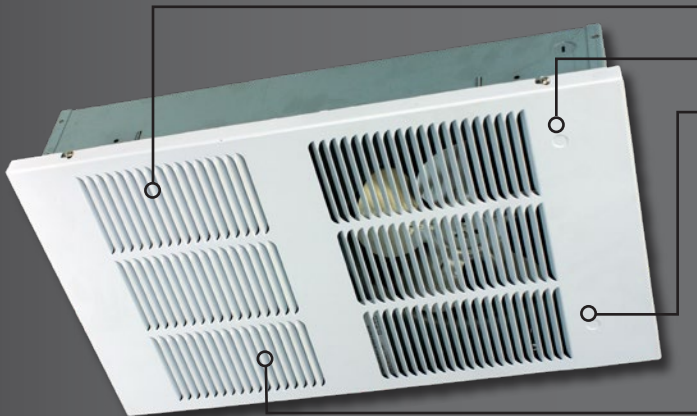

- Selectable Wattage – Tailor the heater to an area's specific requirements
- Includes Tamperproof Disconnect Switch – With Heat & Fan Only modes
- Optional Thermostat Kit – Field installed tamperproof kit available
- Built-In Fan Delay – Dissipates heat from high mass Steel Fin Element increasing efficiency